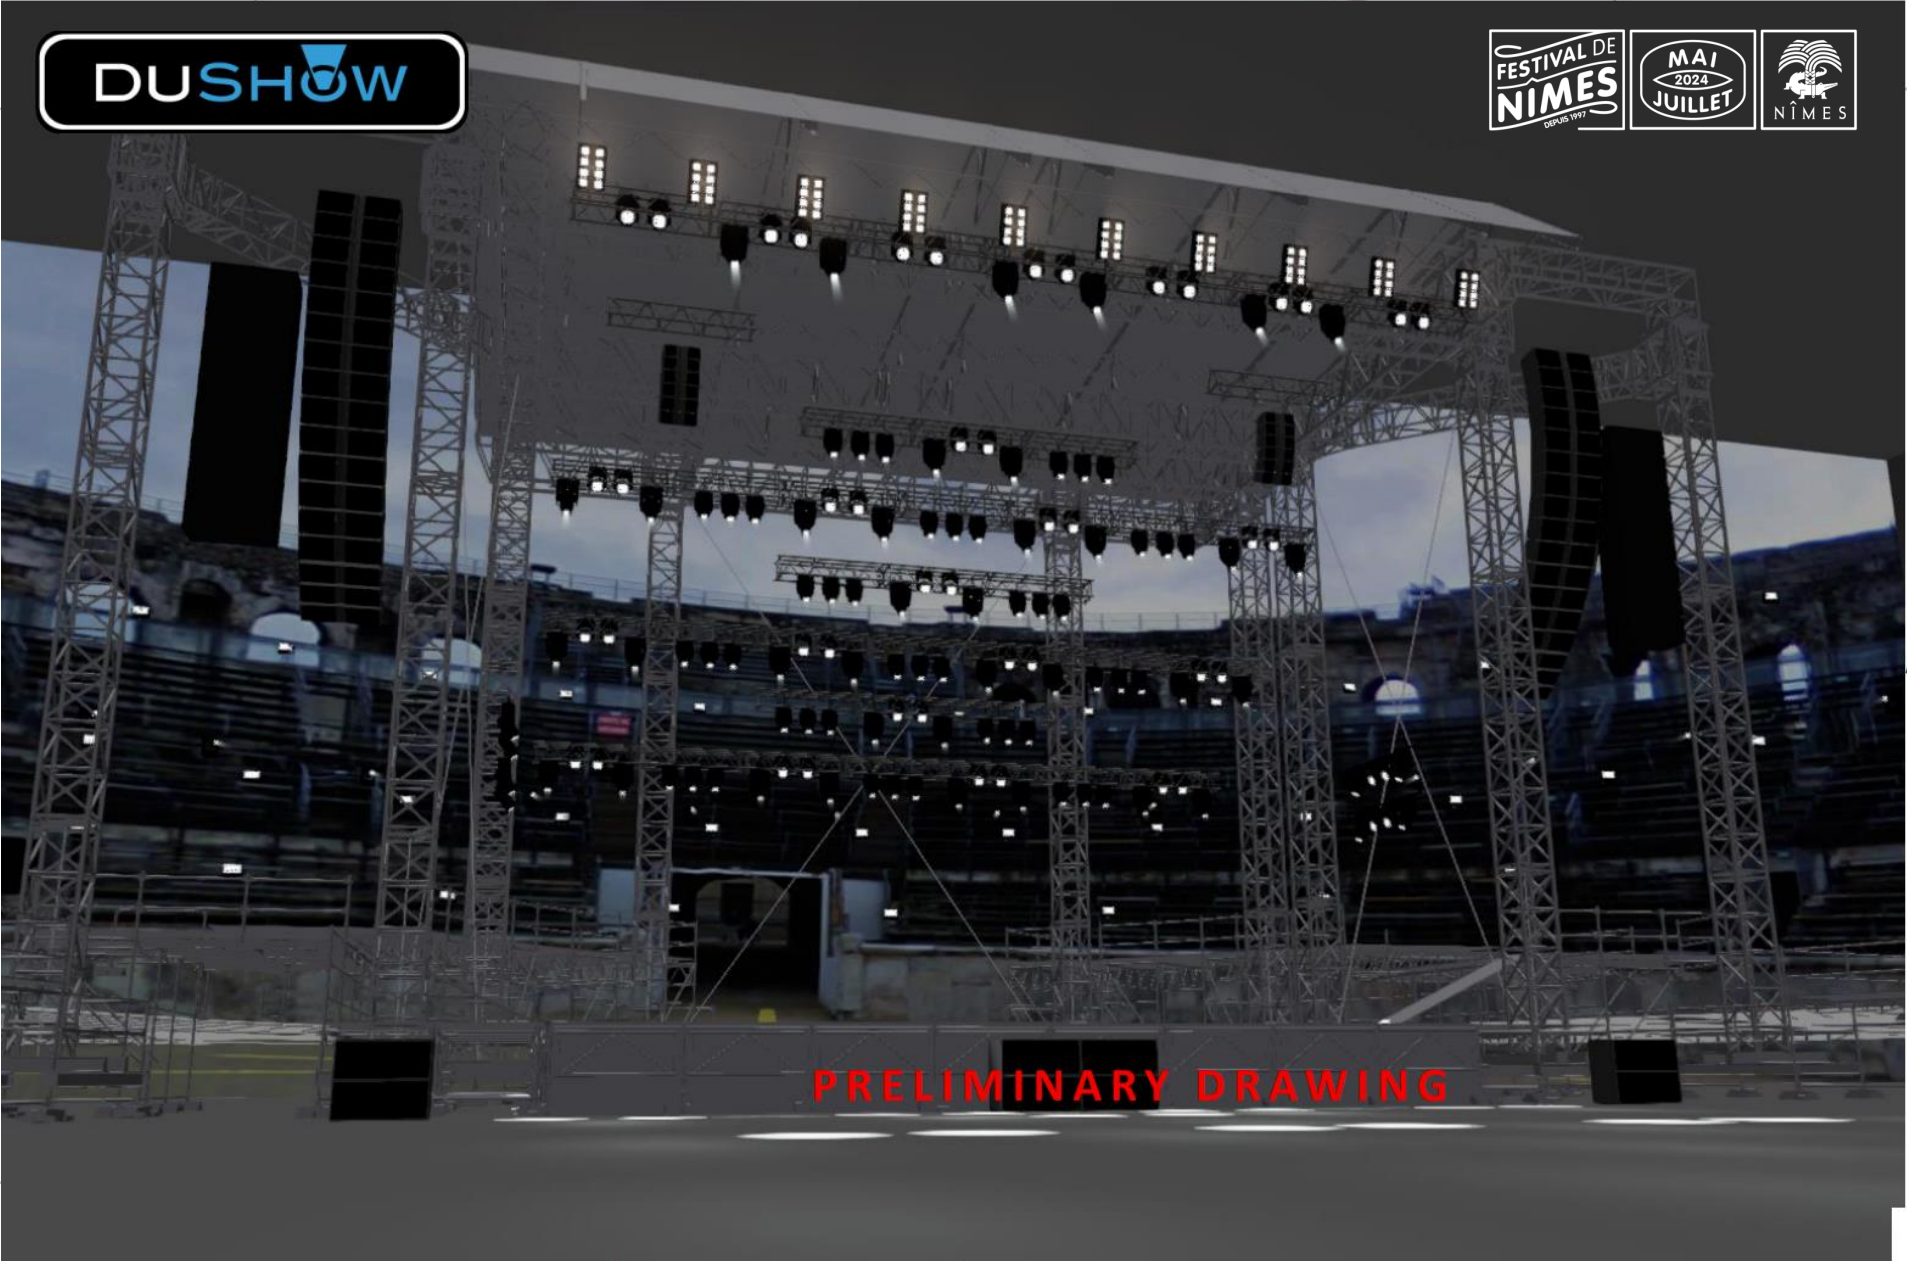

PRELIMINARY DRAWING

FESTIVAL DE NÎMES 2024

LIGHTING