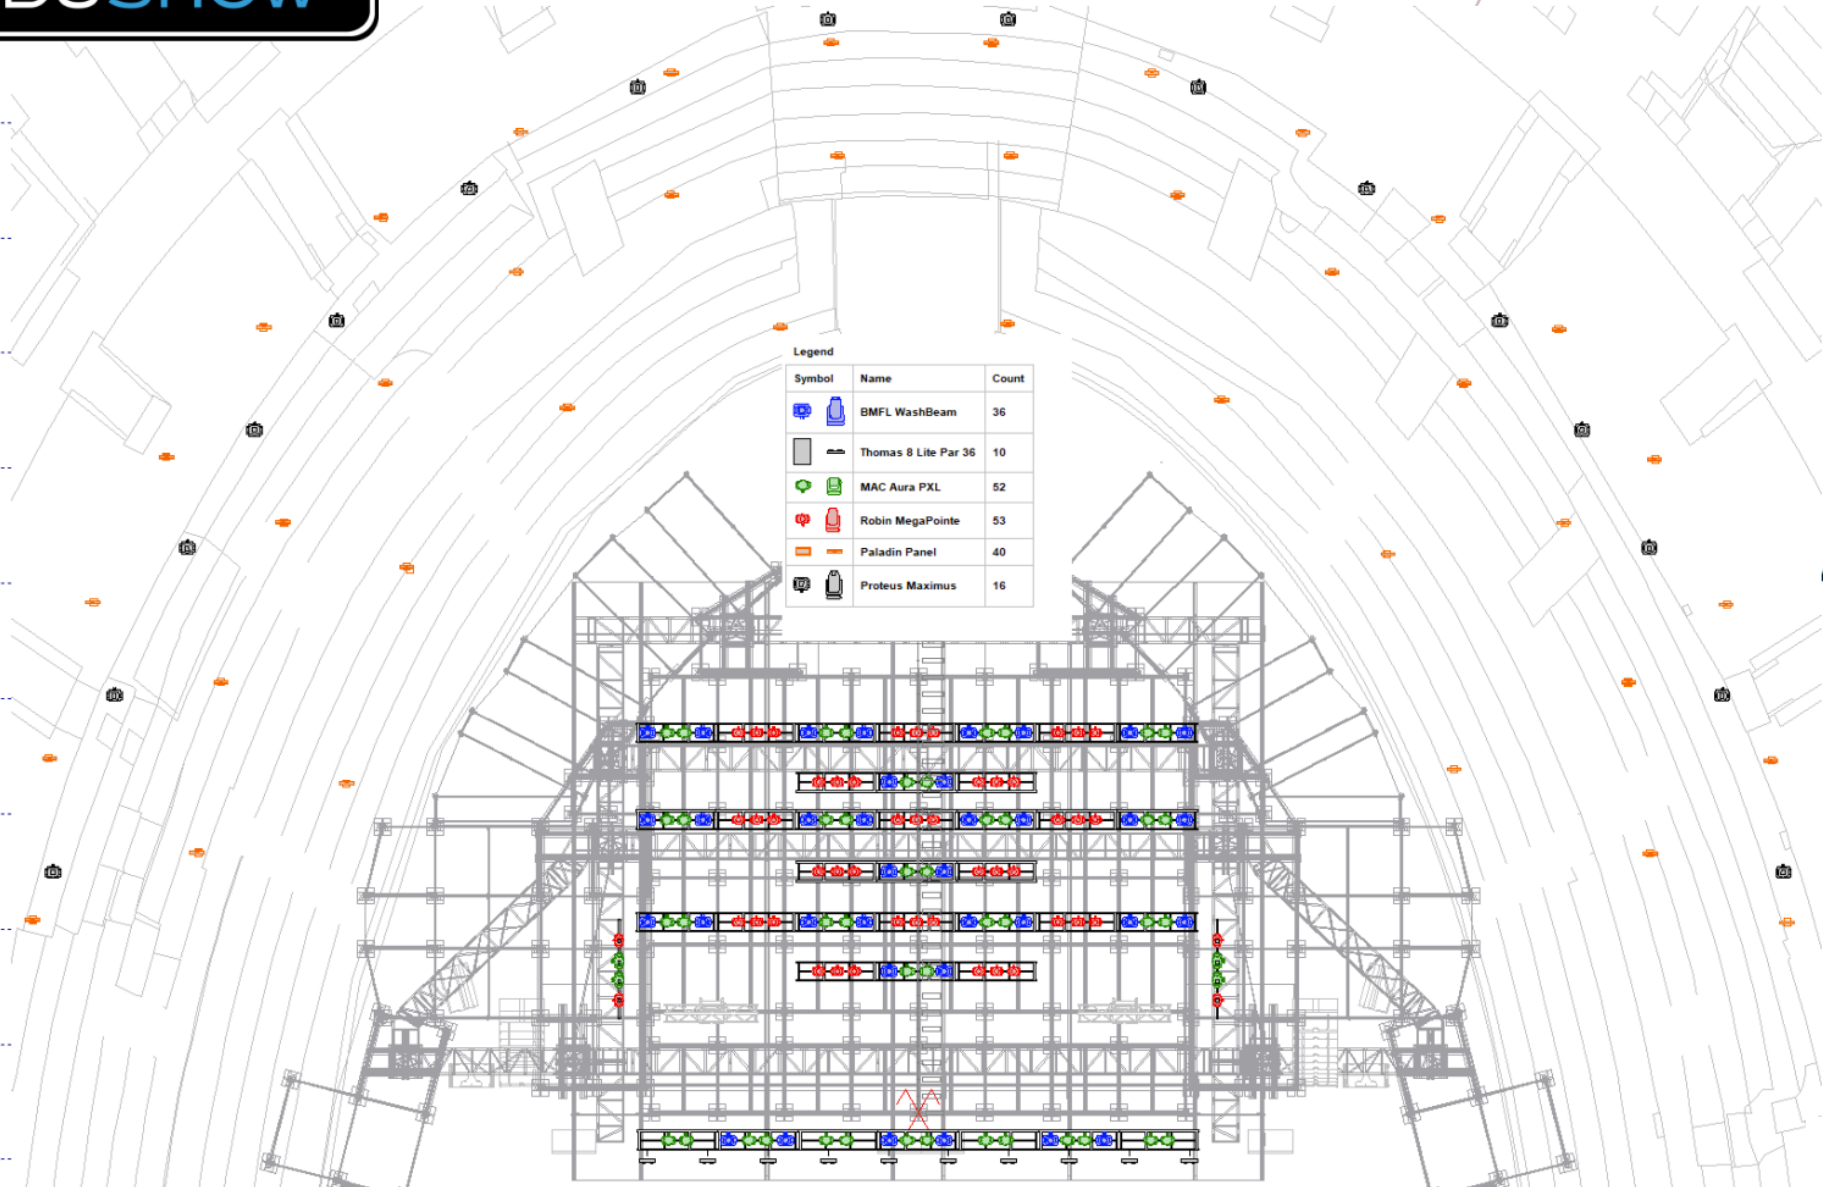

PLAN VIEW

PRELIMINARY DRAWING

FESTIVAL DE NÎMES 2024

LIGHTING