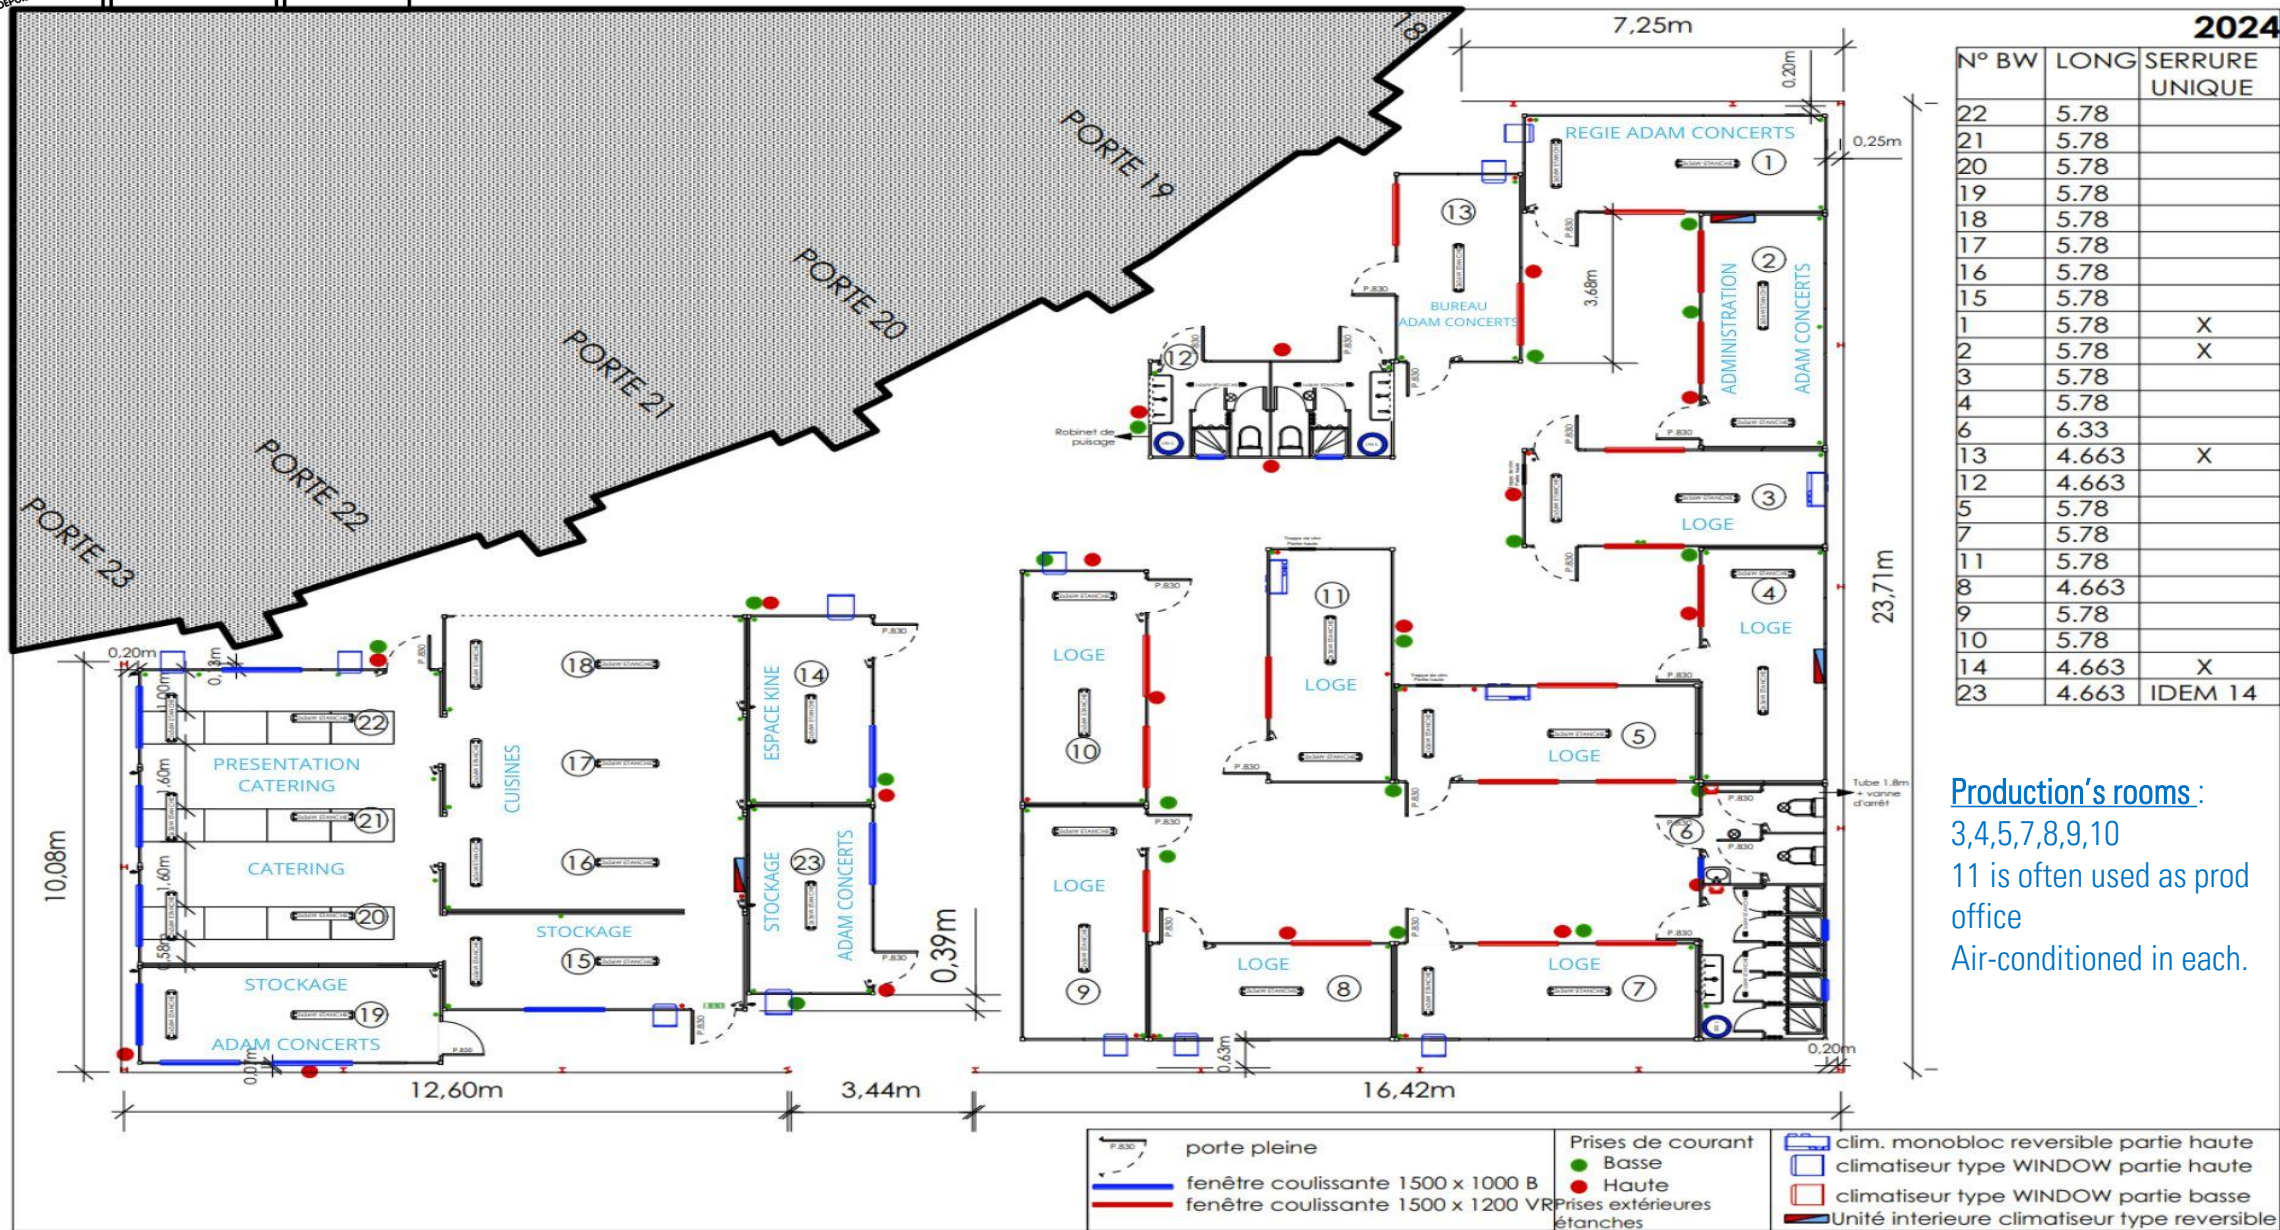

BACKSTAGE AREAS