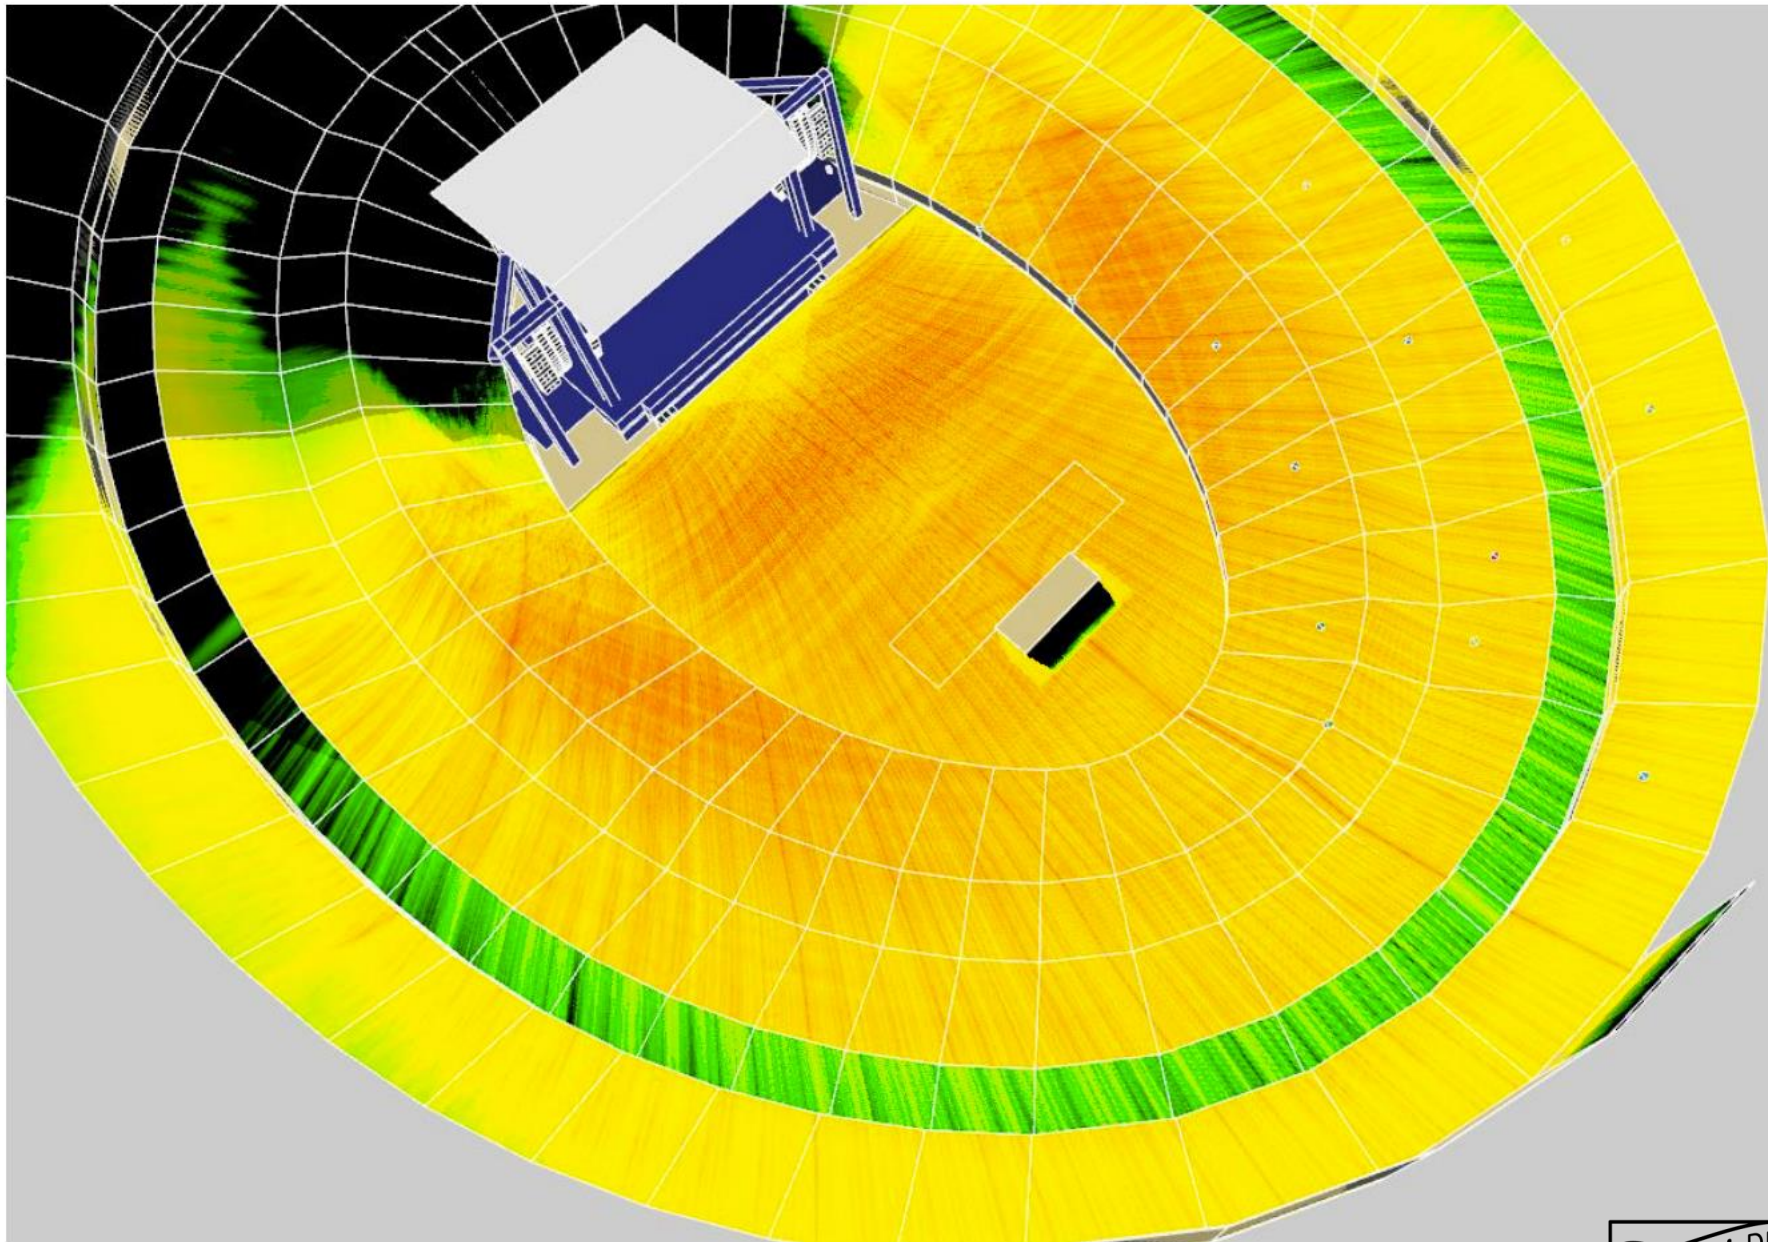

Full Range A
dB(A) SPL scale

Festival de Nîmes 2024