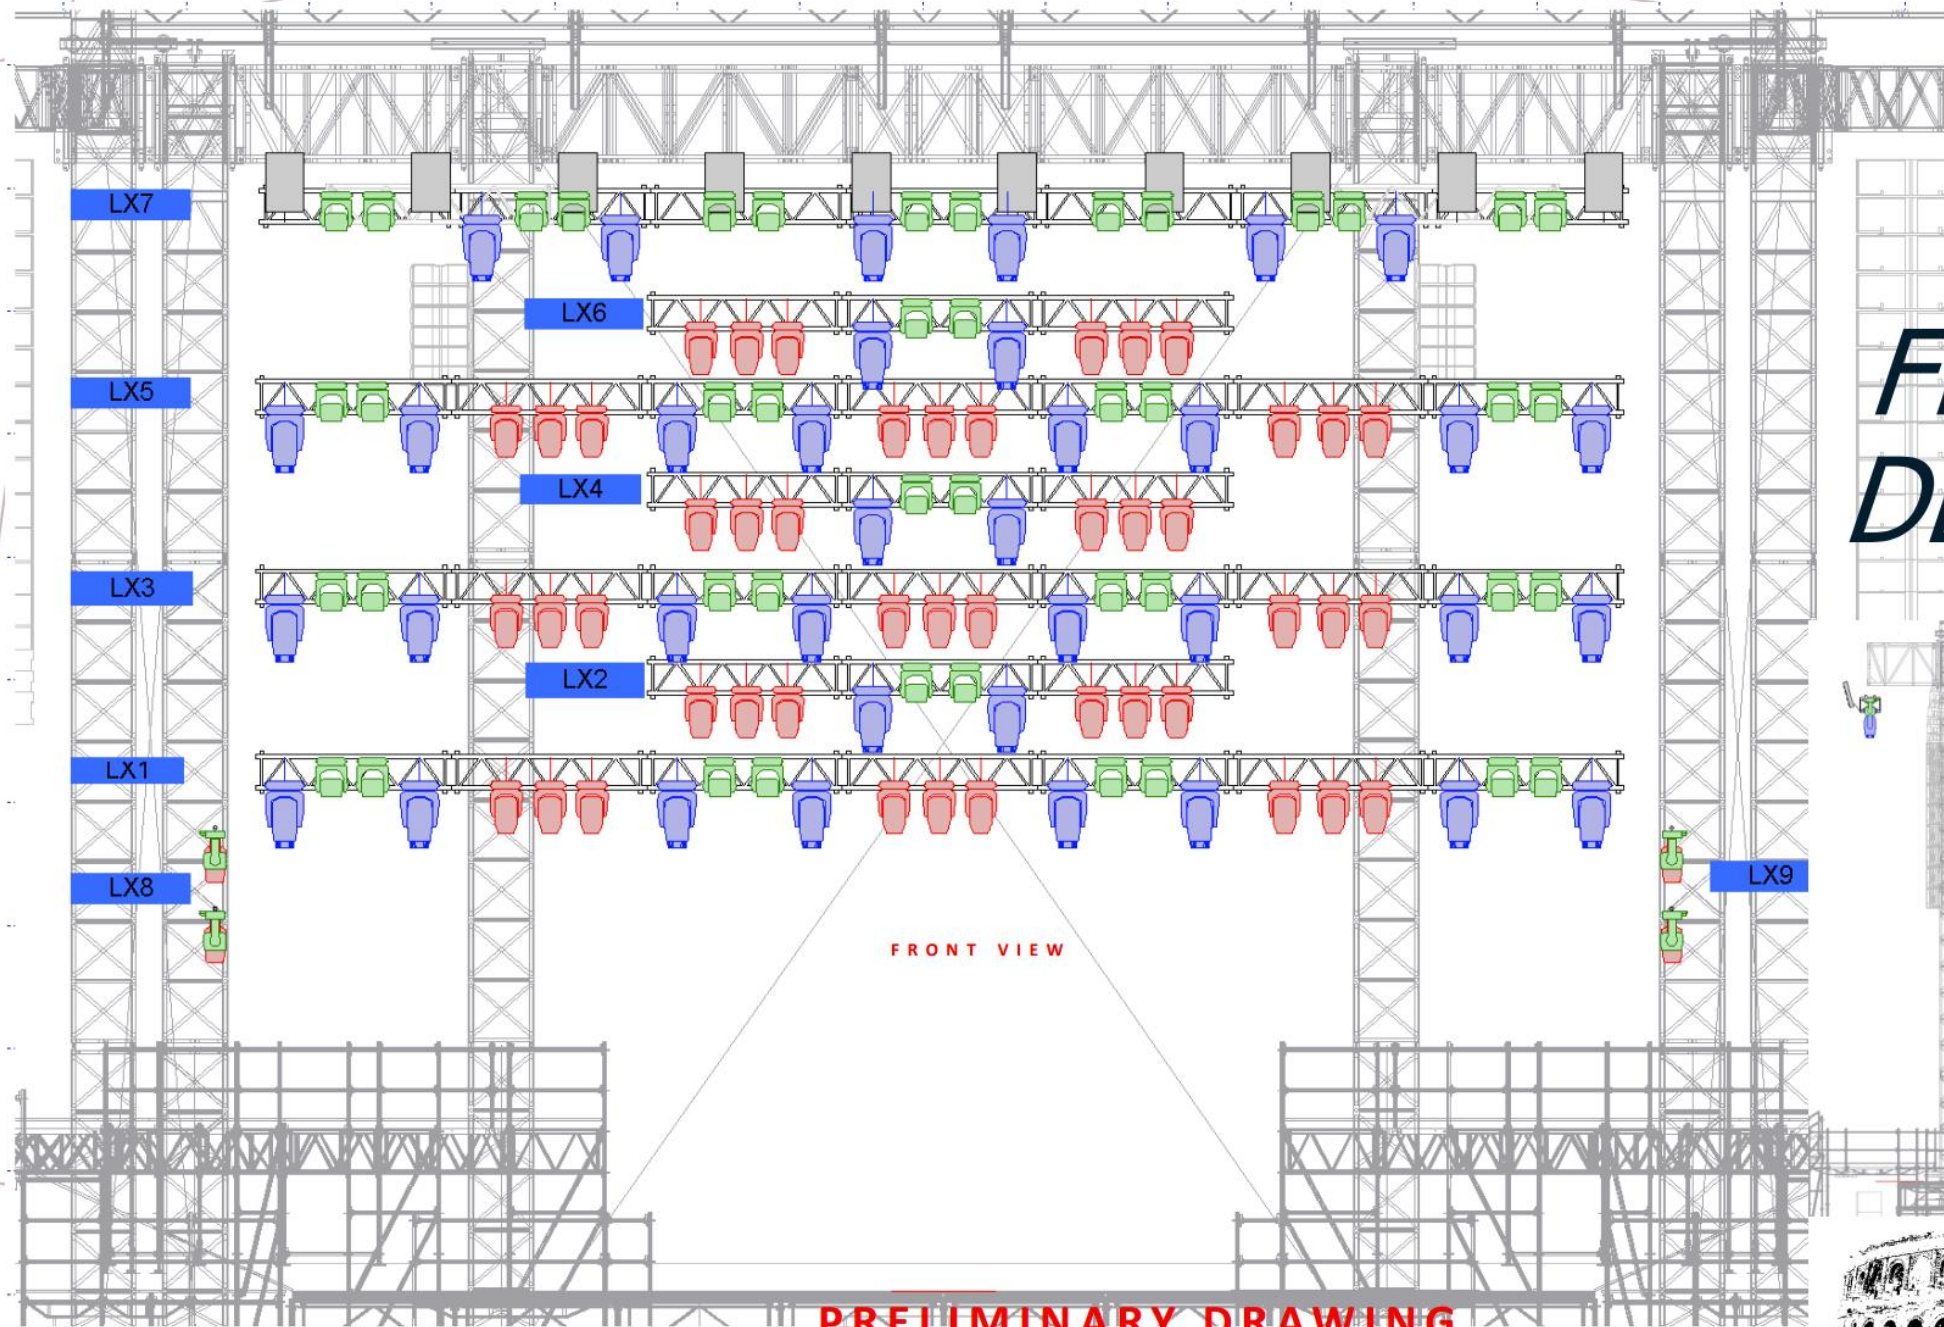

FESTIVAL DE NÎMES 2024