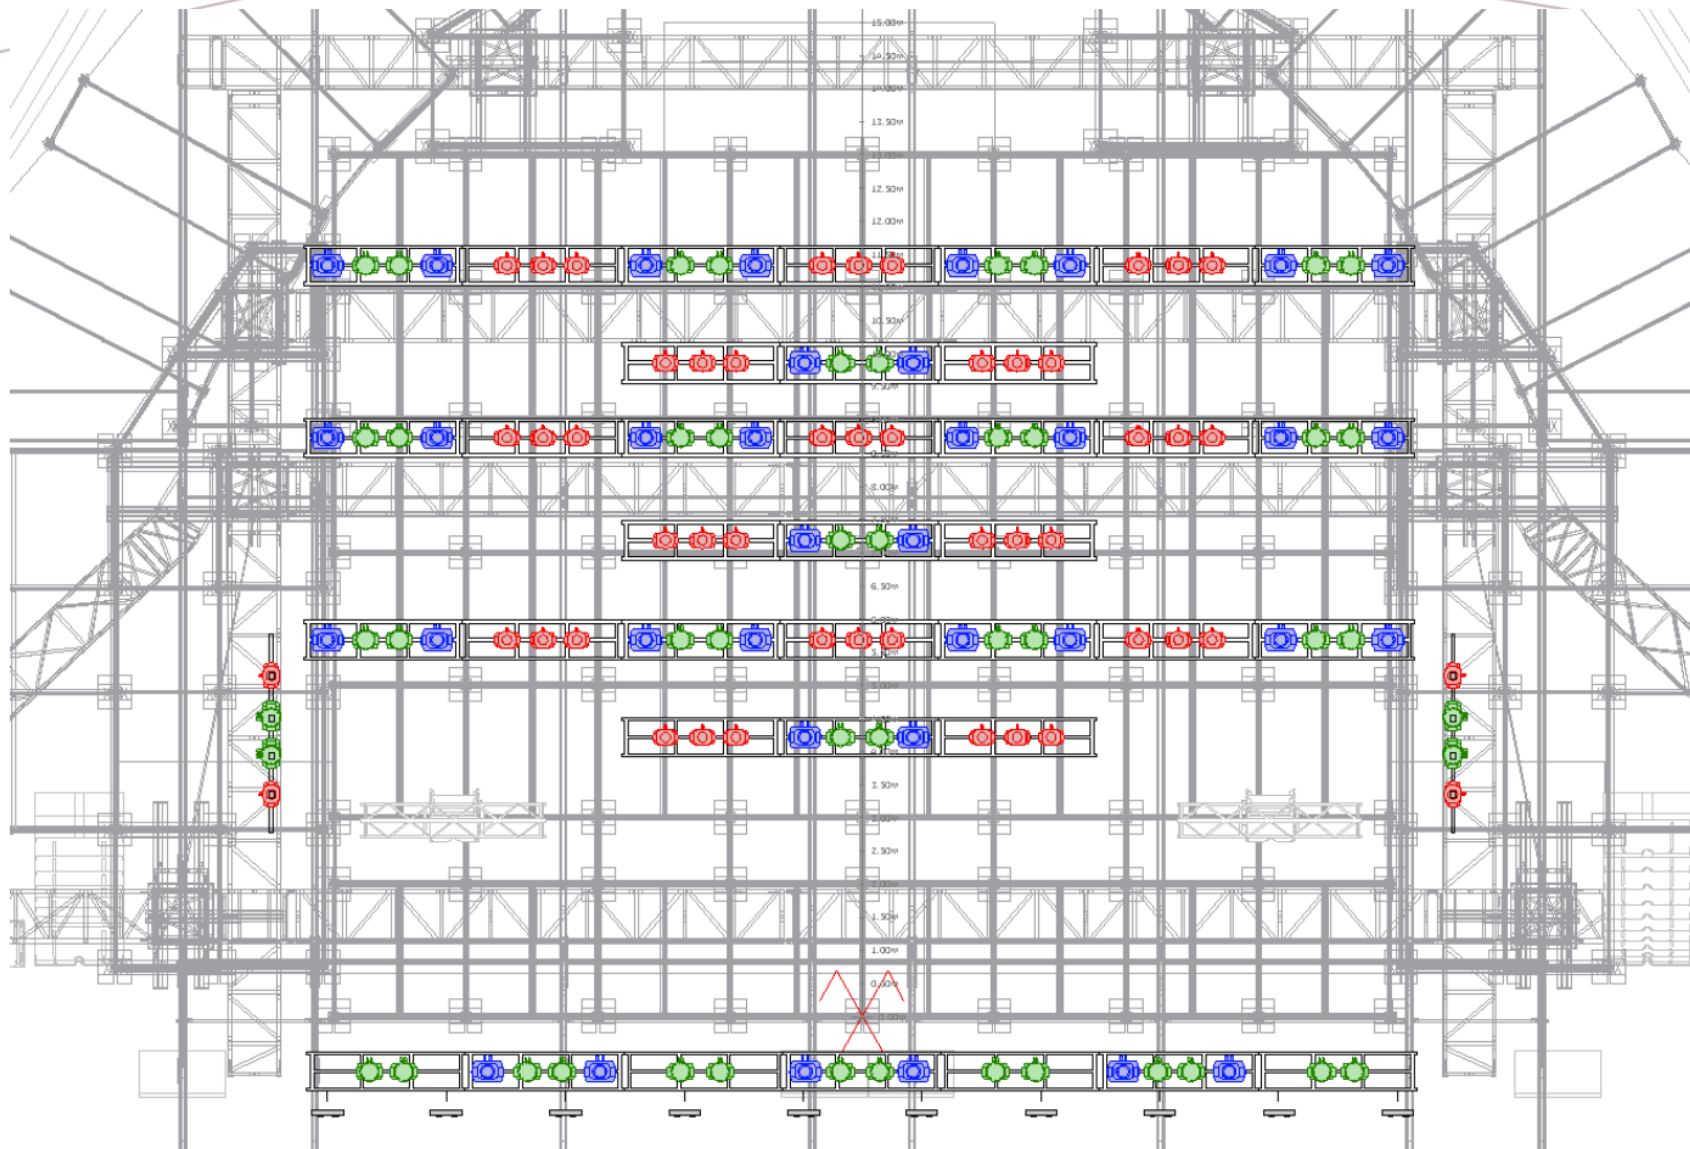

FESTIVAL DE NÎMES 2024

Legend

Symbol	Name	Count
	BMFL WashBeam	36
	Thomas 8 Lite Par 36	10
	MAC Aura PXL	52
	Robin MegaPointe	53
	Paladin Panel	40
	Proteus Maximus	16

PLAN VIEW

PRELIMINARY DRAWING